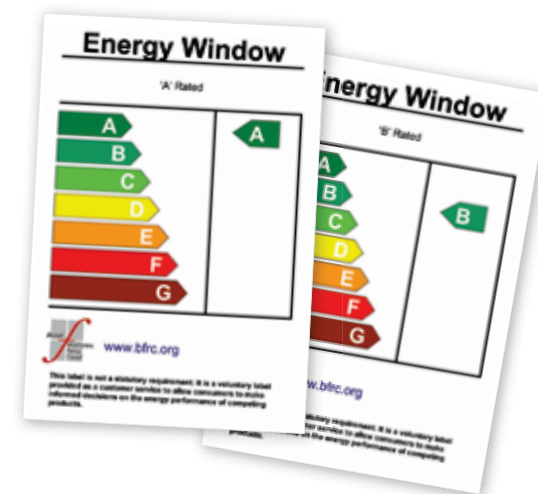

Energy efficiency

Exceptional performance that's good news for the planet - and for your pocket.

Turn your home into a lean green energy-saving machine, by installing our PVC-U windows and doors. We can help you to reduce your carbon footprint and your energy bills in lots of clever ways.

Top environmental credentials

Our products come top of the class when it comes to environmental credentials. They have been awarded an energy rating of up to A+ and are made of a material that's achieved a BFRC (British Fenestration Rating Council) Green Guide A rating.